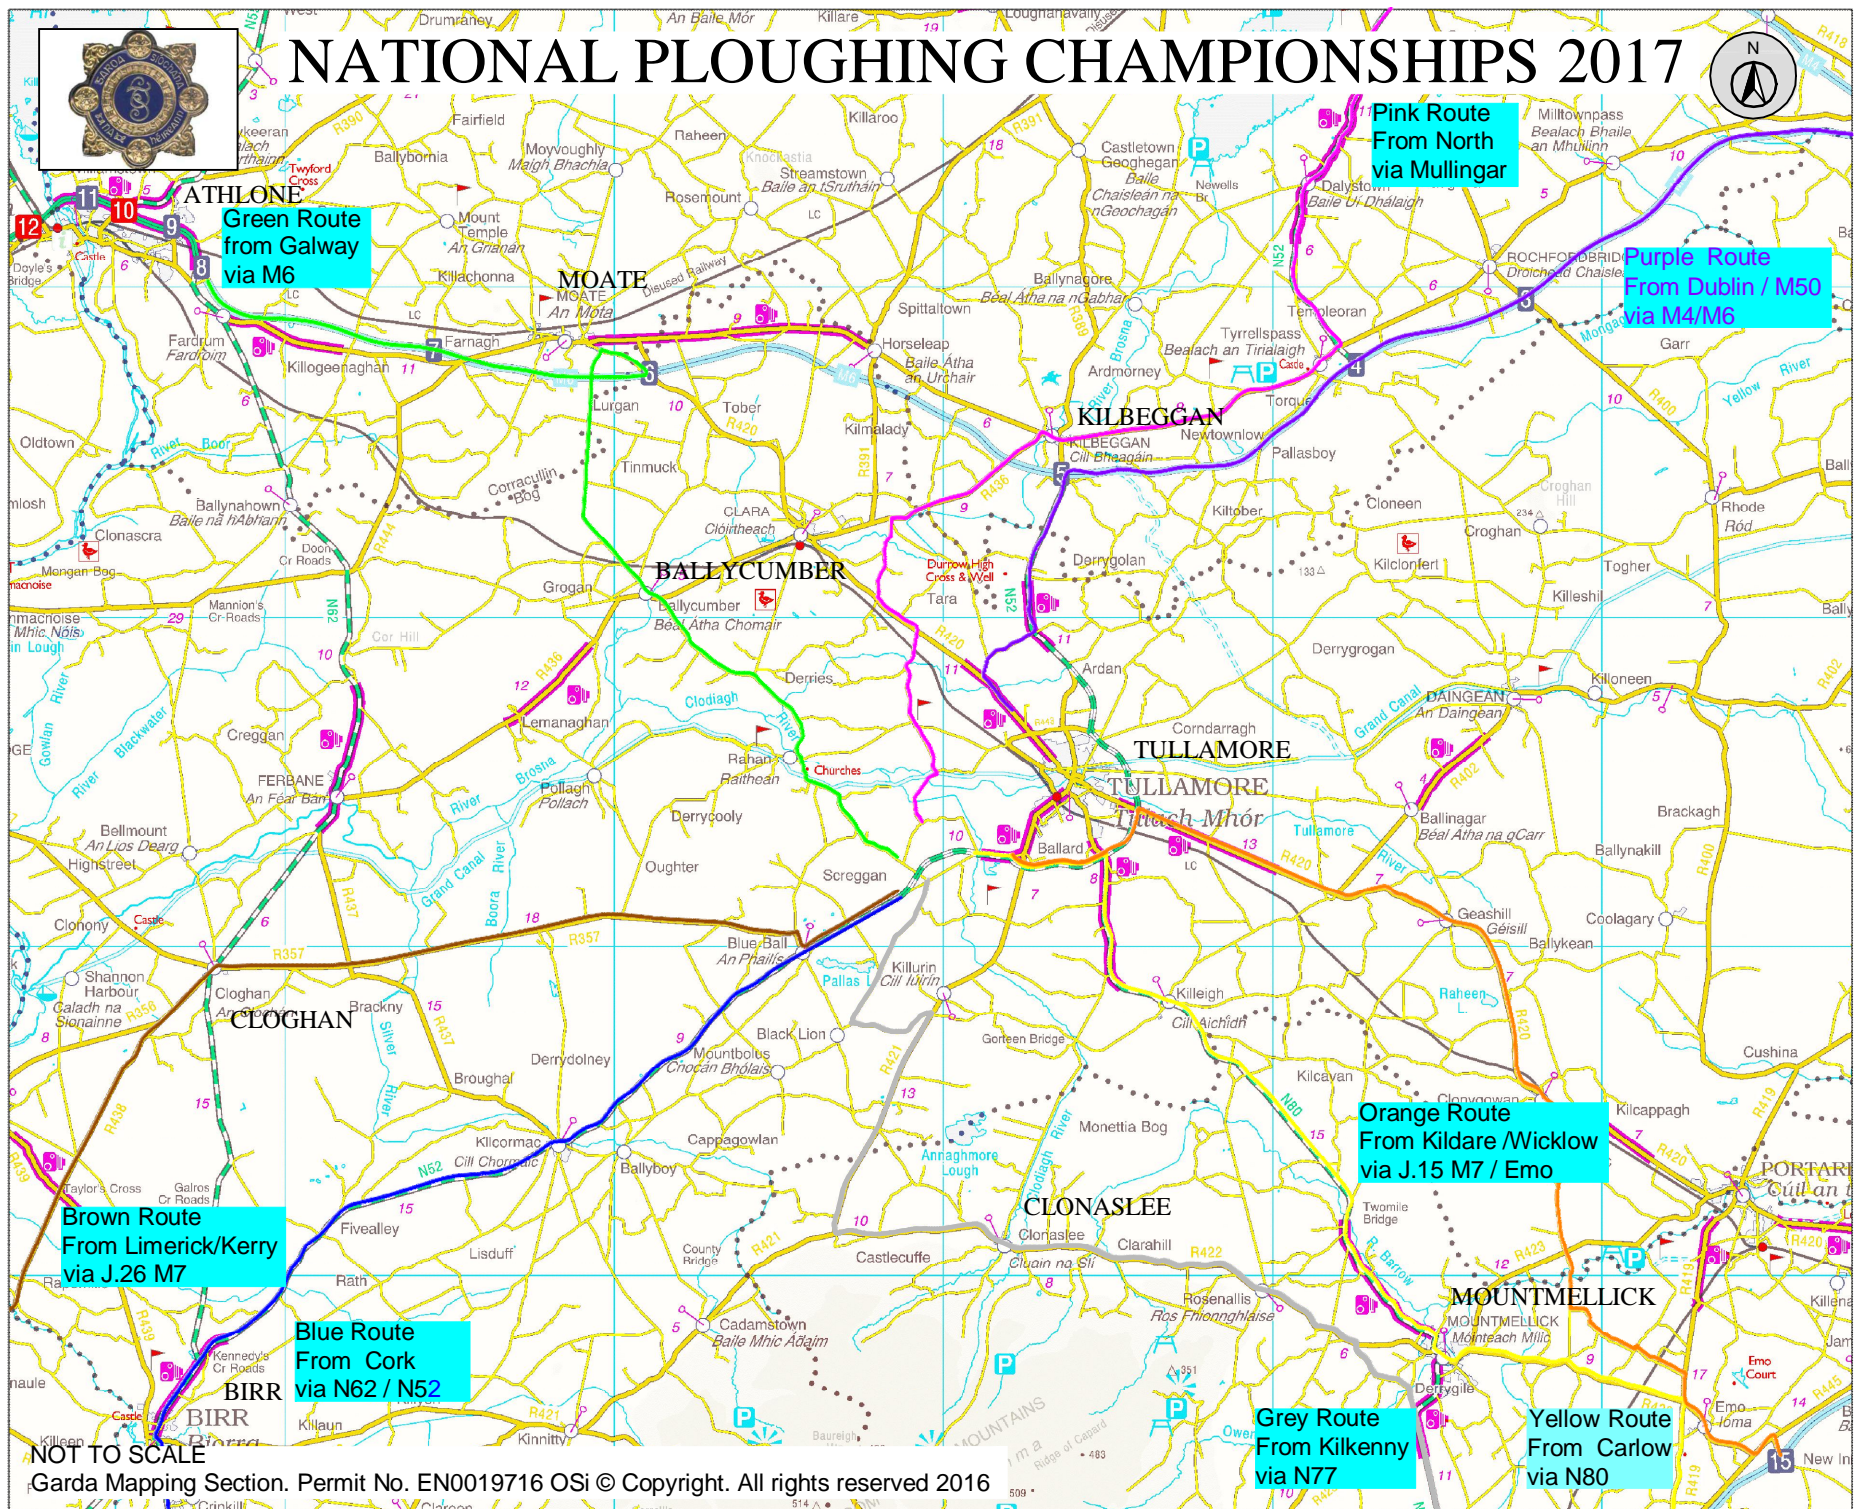

NATIONAL PLOUGHING CHAMPIONSHIPS 2017

Athlone
Green Route
from Galway
via M6

Pink Route
From North
via Mullingar

Purple Route
From Dublin / M50
via M4/M6

Brown Route
From Limerick/Kerry
via J.26 M7

Orange Route
From Kildare /Wicklow
via J.15 M7 / Emo

Blue Route
From Cork
via N62 / N52

Grey Route
From Kilkenny
via N77

Yellow Route
From Carlow
via N80

NOT TO SCALE

Garda Mapping Section. Permit No. EN0019716 OSi © Copyright. All rights reserved 2016