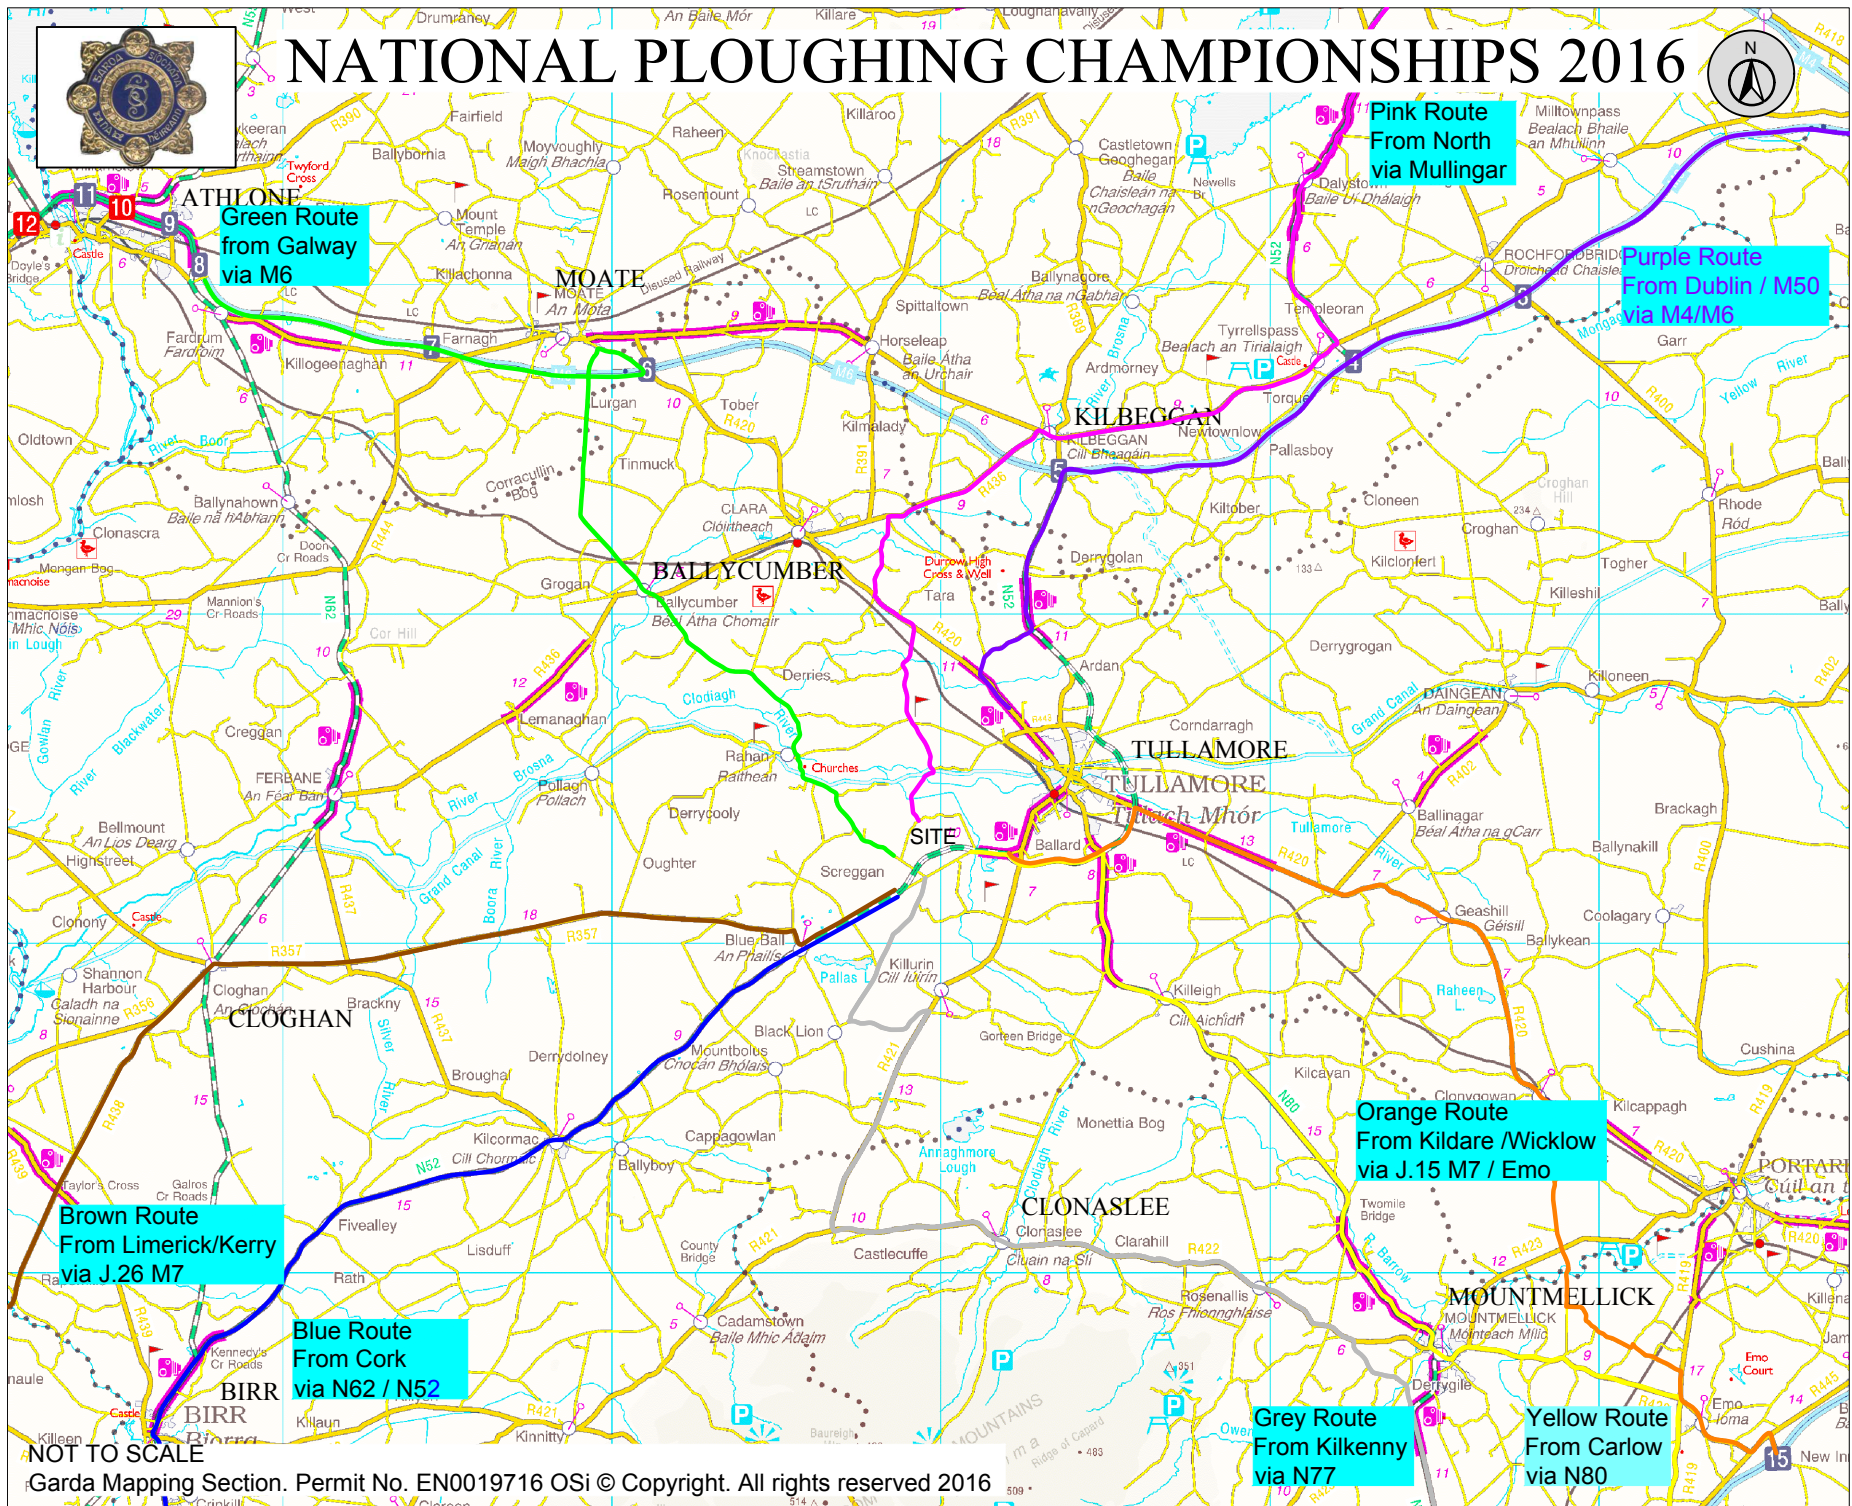

NATIONAL PLOUGHING CHAMPIONSHIPS 2016

NOT TO SCALE